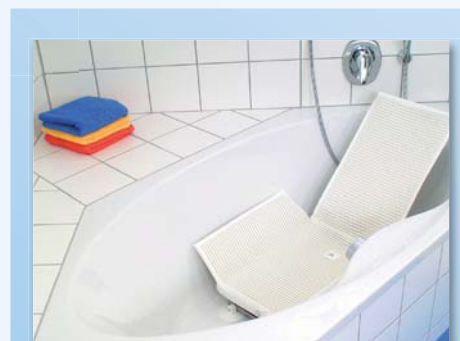

Bathlifts - battery operated

10 years guarantee*

Contents:

- Bathlift unit
- Seat cover
- Handcontroller with NiMH battery
- Battery charger

Bathlift PM 48-6

The Petermann bathlift is based on a stainless high grade steel frame and offers absolute safety and greatest possible stability.

The compact one-piece lifter unit can be easily inserted in and removed from the bath tub and enables with its optionally adjustable or fixed back comfortable and relaxed bathing.

With a load capacity up to 170 kg and a 10 year guarantee the Petermann bathlift offers unbeatable quality features. Removable padded seat and / or back covers can be washed up to 60° C.

You cannot find a bathlift that suits better in almost any bath tubs and that meets perfectly all customers' requirements.

*on all mechanical parts

Bathlift PM 48-6

Item no.:	6248122-6
Max. seat height:	48 cm
Seat height lowered:	7 cm
Weight limit:	170 kg
Sitting area:	39 x 58 cm
(incl. side flaps:	69 x 58 cm)
Battery operated	

Bathlift PM 58

Item no.:	6258122
Max. seat height:	58 cm
Seat height lowered:	9 cm
Weight limit:	140 kg
Sitting area:	39 x 58 cm
(incl. side flaps:	69 x 58 cm)
Battery operated