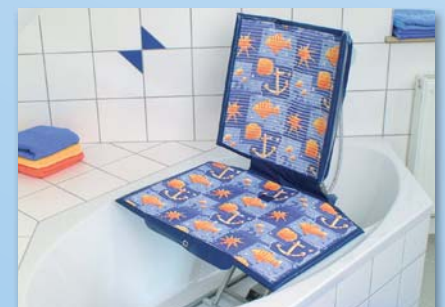

Bathlifts - battery operated

10 years guarantee*

Contents:

- Bathlift unit
- One-piece seat and back cover
- Handcontroller with NiMH battery
- Battery charger
- Anti-slip block

Bathlift PM 48 Junior

The PM 48 Junior has been especially designed for the requirements of home care or institutions.

The PM 48 Junior has been especially designed for the requirements of home care or institutions. The PM 48 Junior includes a number of outstanding features:

- Special wing backrest to support the younger user
- Removable anti-slip block between the legs provides extra safety and can be positioned comfortably to suit size of user
- Lifting height of 48 cm (optional 58 cm) and removable anti-slip block enables easy transfers from wheelchair to the bath lift seat.
- Optional head support and harness
- Child-friendly padded covers
- Optionally adjustable (2 options) and fixed back
- Waterproof handcontroller is comfortable to hold and easy to use
- Also available with white or blue covers.

*on all mechanical parts

Bathlift PM 48 Junior

Item no.:	6248120-J
Max. seat height:	48 cm
Seat height lowered:	7 cm
Weight limit:	140 kg
Sitting area:	39 x 58 cm
(incl. side flaps:	69 x 58 cm)
Battery operated